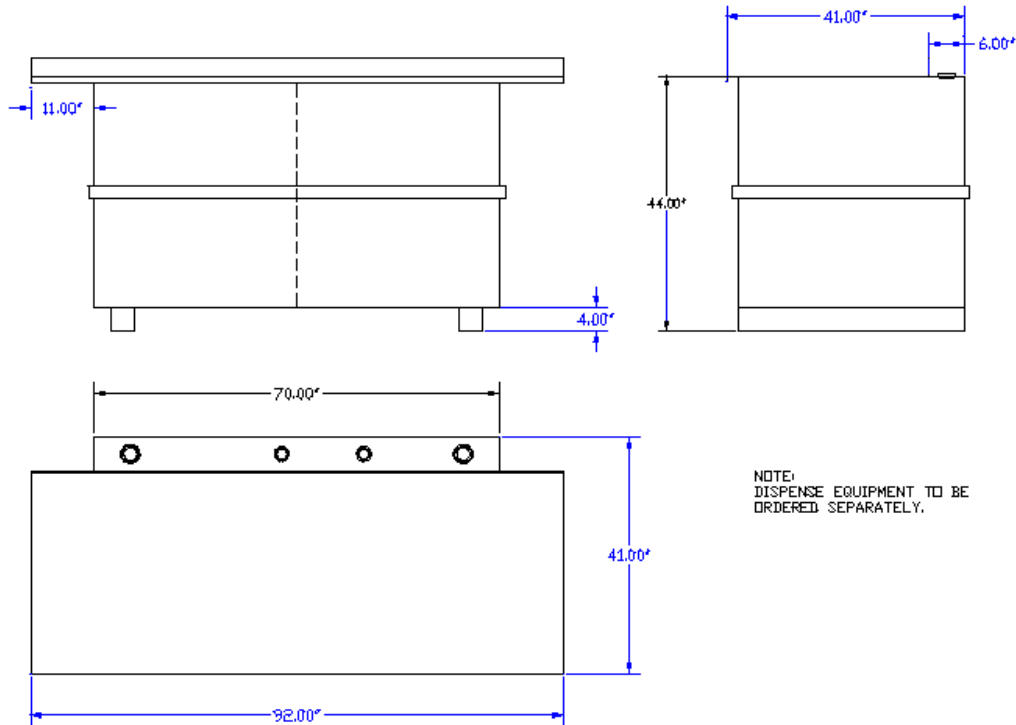

## 1,140 Liter Split Bench Tank – 540 Liters per Side

## 1,500 Liter Split Bench Tank – 750 Liters per Side

**PRO/MARK INDUSTRIALS**

Div. R.D. Lewis Sales Limited

Manufacturer's Representative

**Lubrication & Fluid Handling Solutions**