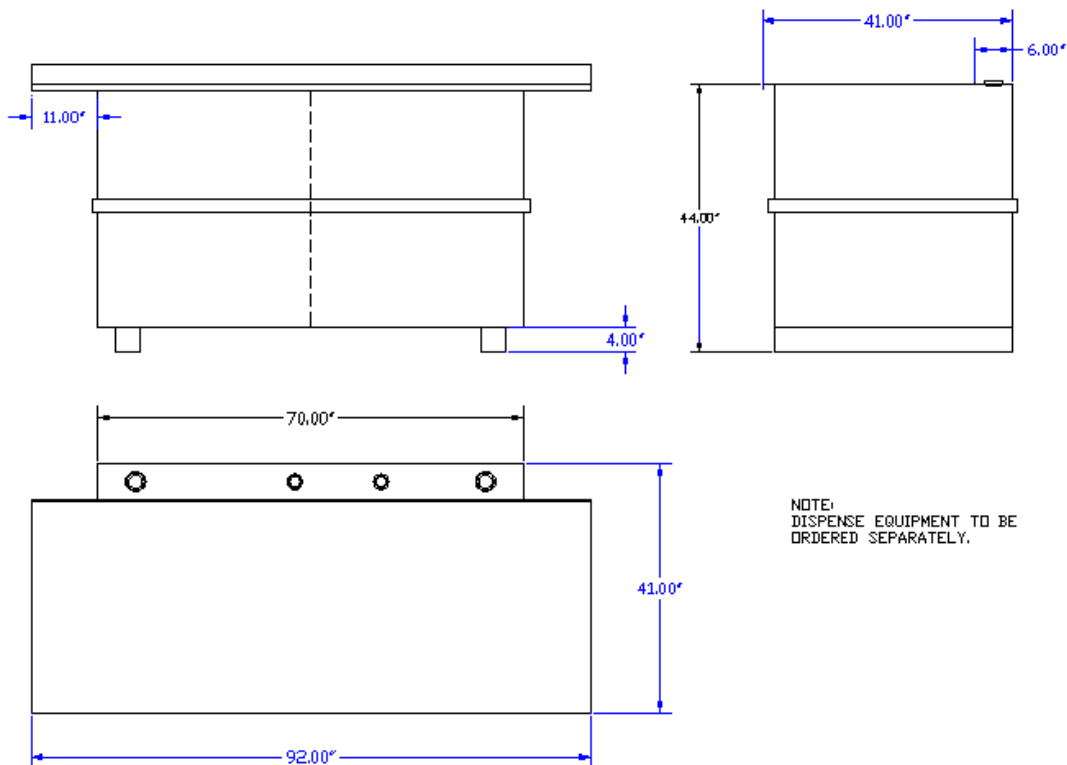

## 1,140 Liter Split Bench Tank – 540 Liters per Side

## 1,500 Liter Split Bench Tank – 750 Liters per Side

**PRO/MARK INDUSTRIALS**

Div. R.D. Lewis Sales Limited

Manufacturer's Representative

**Lubrication & Fluid Handling Solutions**